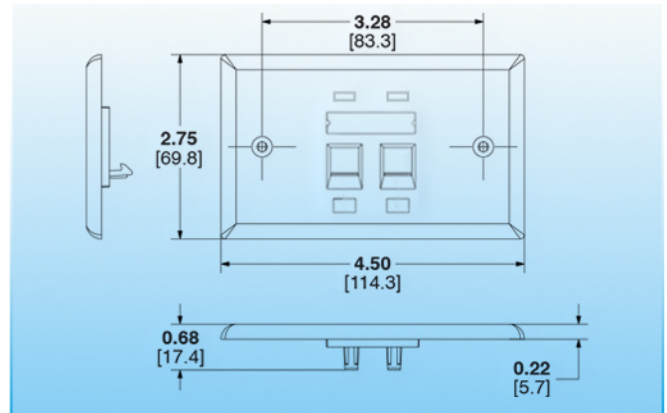

WALLPLATES

FACEPLATE

A FACEPLATE IN NETWORKING IS THE INTERFACE BETWEEN YOUR NETWORKING CABLES AND YOUR DEVICES. THIS LITTLE PIECE ENSURES A SEAMLESS FLOW OF DATA AND SIGNALS FROM ONE PLACE TO ANOTHER.

FACE PLATE, 70 x 115, SHUTTER, 2-PORT, WHITE

NS-FP70115-SH-2

DESCRIPTION

Face Plate, US type, 70 x 115, With Shutter, Double Port, and labeling plate, White

FEATURES

- Flexible design of edge.
- UTP and STP keystone.
- Work with RJ45 keystone jack, junction box and networking adapters.
- Compact design and easy to snap-in and snap-out.
- Made of Durable high quality ABS, UL94V-0 plastic.
- Type of Cabling: Copper Cabling .

APPLICATIONS

- Suitable for data centers, central room, industrial facilities, etc.
- For any standard keystone jack specification.

Snap-in	No. of Port	Faceplate Type	Pack Type	Material	color	Certification
Cat.5e/Cat.6/Cat.6A Keystone Jack	2 Port	70*115 mm	Bag	Plastic ABS	White	CE, UL, RoHS, ETL