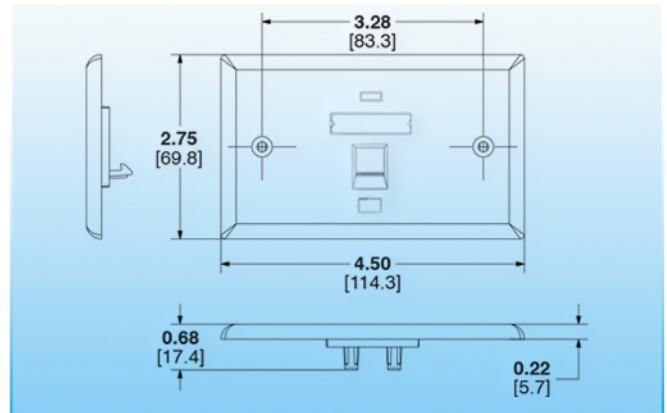

WALLPLATES

FACEPLATE

A FACEPLATE IN NETWORKING IS THE INTERFACE BETWEEN YOUR NETWORKING CABLES AND YOUR DEVICES. THIS LITTLE PIECE ENSURES A SEAMLESS FLOW OF DATA AND SIGNALS FROM ONE PLACE TO ANOTHER.

FACE PLATE, 70 x 115, SHUTTER, 1-PORT, WHITE

NS-FP70115-SH-1

DESCRIPTION

Face Plate, US type, 70 x 115, With Shutter, Single Port, and labeling plate, White

FEATURES

- Flexible design of edge.
- UTP and STP keystone.
- Work with RJ45 keystone jack, junction box and networking adapters.
- Compact design and easy to snap-in and snap-out.
- Made of Durable high quality ABS, UL94V-0 plastic.
- Type of Cabling: Copper Cabling .

APPLICATIONS

- Suitable for data centers, central room, industrial facilities, etc.
- For any standard keystone jack specification.

Snap-in	No. of Port	Faceplate Type	Pack Type	Material	color	Certification
Cat.5e/Cat.6/Cat.6A Keystone Jack	1 Port	70*115 mm	Bag	Plastic ABS	White	CE, UL, RoHS, ETL