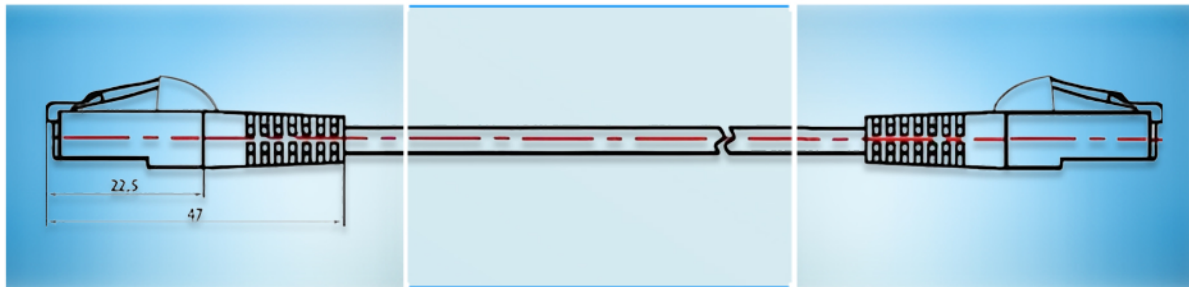

TECHNICAL SPECIFICATION

Part Number	Description
NS-106UTP-XX-0.30M	Cat 6 UTP Patch Cord 0.30M with 6 Colors (White, Gray, Red, Black, Yellow, Blue)
NS-106UTP-XX-0.50M	Cat 6 UTP Patch Cord 0.50M with 6 Colors (White, Gray, Red, Black, Yellow, Blue)
NS-106UTP-XX-1M	Cat 6 UTP Patch Cord 1M with 6 Colors (White, Gray, Red, Black, Yellow, Blue)
NS-106UTP-GR-2M	Cat 6 UTP Patch Cord 2M Gray
NS-106UTP-XX-3M	Cat 6 UTP Patch Cord 3M with 6 Colors (White, Gray, Red, Black, Yellow, Blue)
NS-106UTP-GR-5M	Cat 6 UTP Patch Cord 5M Gray
NS-106UTP-GR-10M	Cat 6 UTP Patch Cord 10M Gray
NS-106UTP-GR-15M	Cat 6 UTP Patch Cord 15M Gray
NS-106UTP-GR-20M	Cat 6 UTP Patch Cord 20M Gray
NS-106UTP-GR-25M	Cat 6 UTP Patch Cord 25M Gray

Use (XX) to specify color: WH= White, GR=Gray, RD=Red, BL=Black, YL=Yellow, BU=Blue