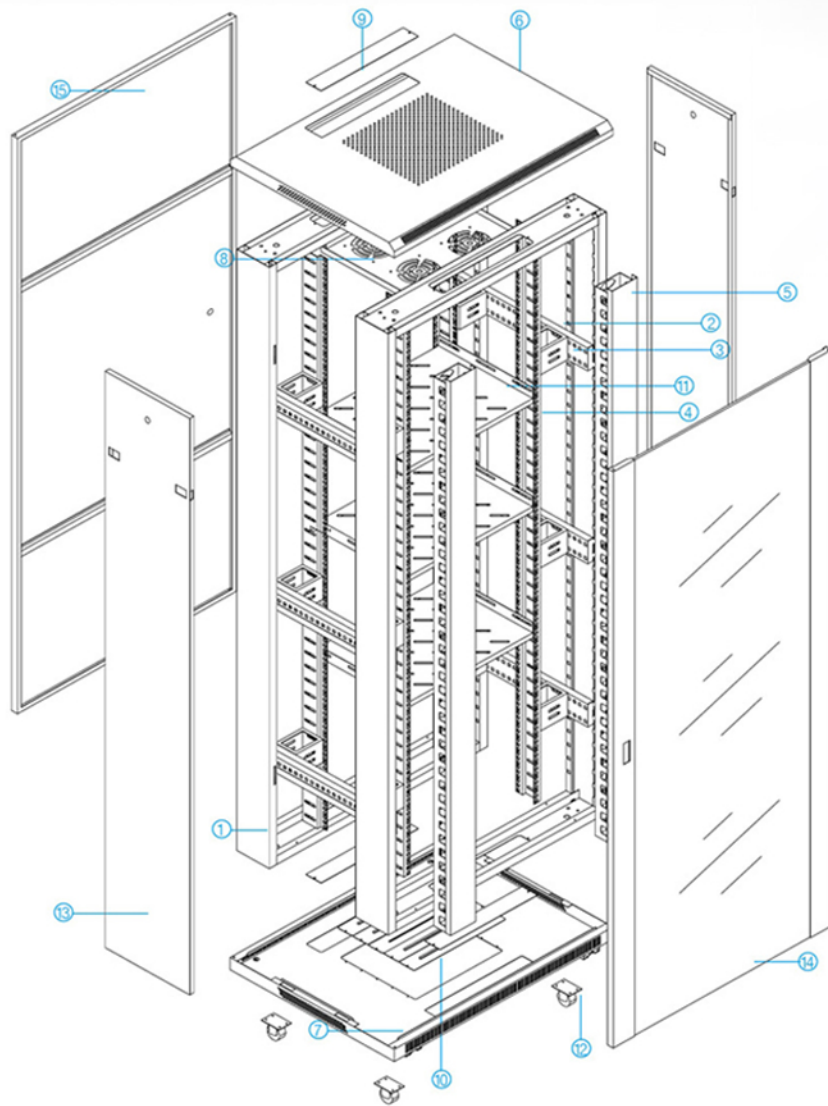

RACK LAYOUT

No.	Name	Qty	SPCCT (mm)	No.	Name	Qty	SPCCT (mm)
1	Frame	2 PCS	1.2	10	Cable entrance panel	5 PCS	1.0
2	Mounting angle	4/6 PCS	1.2	11	Fixed shelf	Quantity as request	1.2
3	Spacer	8/12 PCS	2.0	12	Castor	4 PCS	/
4	Mounting profile	4 PCS	2.0	13	Side panel	2 PCS	1.0
5	Vertical cable management	2 PCS	1.0	14	Front door	1 PCS	1.2
6	Top cover	1 PCS	1.2	15	Rear door	1 PCS	1.2
7	Bottom panel	1 PCS	1.2				
8	Fan tray	1 PCS	1.0				
9	Panel	3 PCS	1.0				

Remark: The cabinet size above 37U mounting angle need 6 pcs, Spacer need 12 pcs, If under 37U the mounting angle need 4 pcs, Spacer need 8 pcs.