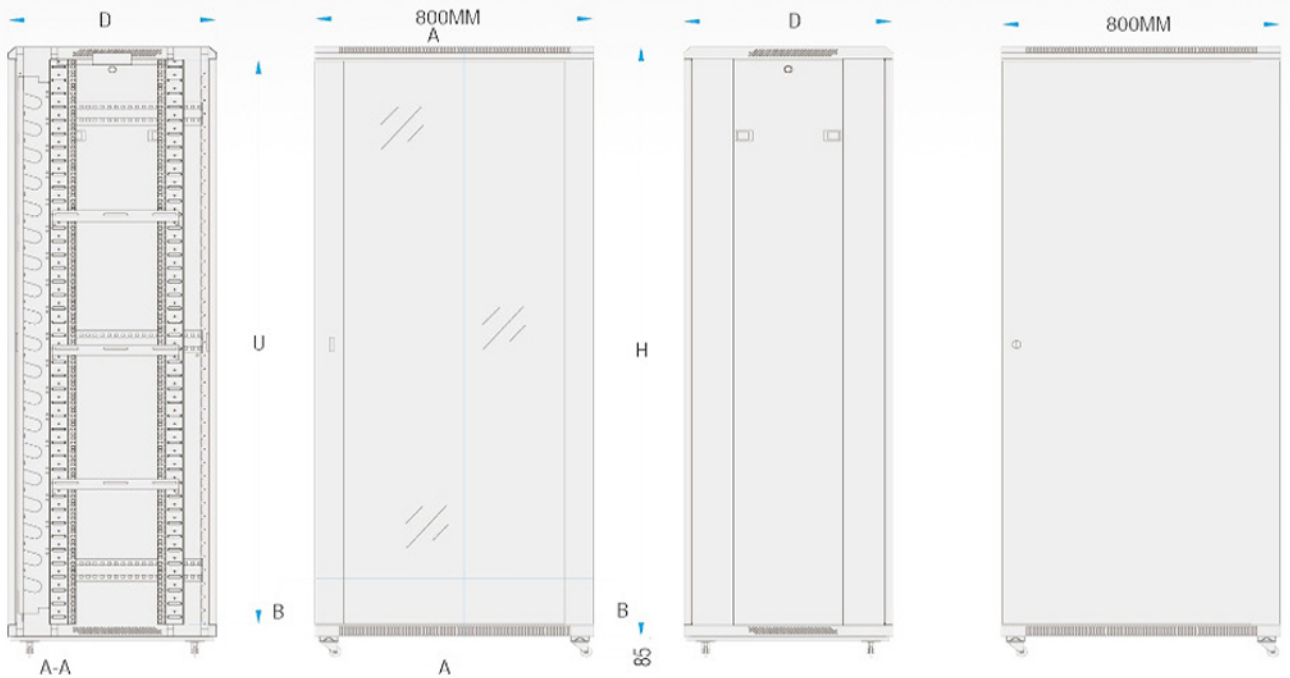

TECHNICAL SPECIFICATION

Model	U	Width	Depth	Height
NS-503GL18U8080	18	800	800	900
NS-503VN18U8080			800	
NS-503GL18U80100			1000	
NS-503VN18U80100			1000	
NS-503GL22U8080	22	800	800	1080
NS-503VN22U8080			800	
NS-503GL22U80100			1000	
NS-503VN22U80100			1000	
NS-503GL24U8080	24	800	800	1150
NS-503VN24U8080			800	
NS-503GL24U80100			1000	
NS-503VN24U80100			1000	
NS-503GL27U8080	27	800	800	1300
NS-503VN27U8080			800	
NS-503GL27U80100			1000	
NS-503VN27U80100			1000	
NS-503GL32U8080	32	800	800	1525
NS-503VN32U8080			800	
NS-503GL32U80100			1000	
NS-503VN32U80100			1000	
NS-503GL37U8080	37	800	800	1745
NS-503VN37U8080			800	
NS-503GL37U80100			1000	
NS-503VN37U80100			1000	
NS-503GL42U8080	42	800	800	1965
NS-503VN42U8080			800	
NS-503GL42U80100			1000	
NS-503VN42U80100			1000	
NS-503GL42U80120			1200	
NS-503VN42U80120			1200	
NS-503GL47U8080	47	800	800	2190
NS-503VN47U8080			800	
NS-503GL47U80100			1000	
NS-503VN47U80100			1000