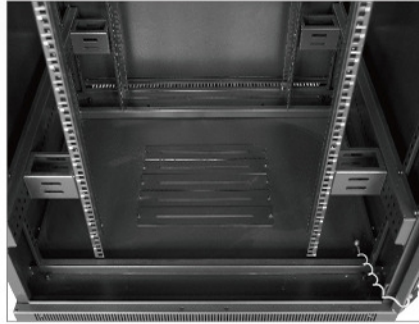

NS-503GL37U80100

FEATURES

- Reliable structure,static loading capacity: 800KGs (Optional castors and plinth).
- Adjustable feet and heavy duty castors are available simultaneously,moving conveniently and fixing reliably.
- Baying together easily,quickly,efficiently and firmly.
- Glass front door with metal panel and rear metal door.
- Optional cable entry on top cover and bottom panel. Front,rear door and side panel can be removed facility, the bottom has the function of ventilation and rat-proof.
- Upon customer request facility installation is adjustable between 19inch-27inch,19inch installation the front will add a vertical cable management.
- varies optional accessories,reliable quality.
- Optional opening hole and varies specification upon customers' special requirements.

- 8 heights: 18U,22U,24U,27U,32U,37U, 42U,47U (Can customize).
- 4 depth option: 600, 800, 900 and 1000mm.
- Flexible packing methods allows for convenient stocking and end user delivery.
- Multiple sizes available.
- Customization requests welcome.

MATERIAL

- SPCC cold rolled steel.

THICKNESS

- Mounting profile 2.0mm;
the others:1.0-1.2mm.

COLOR

- Body color:RAL9004(black);
RAL7035(grey).

DIFFERENT ANGELS

• Vertical cable management