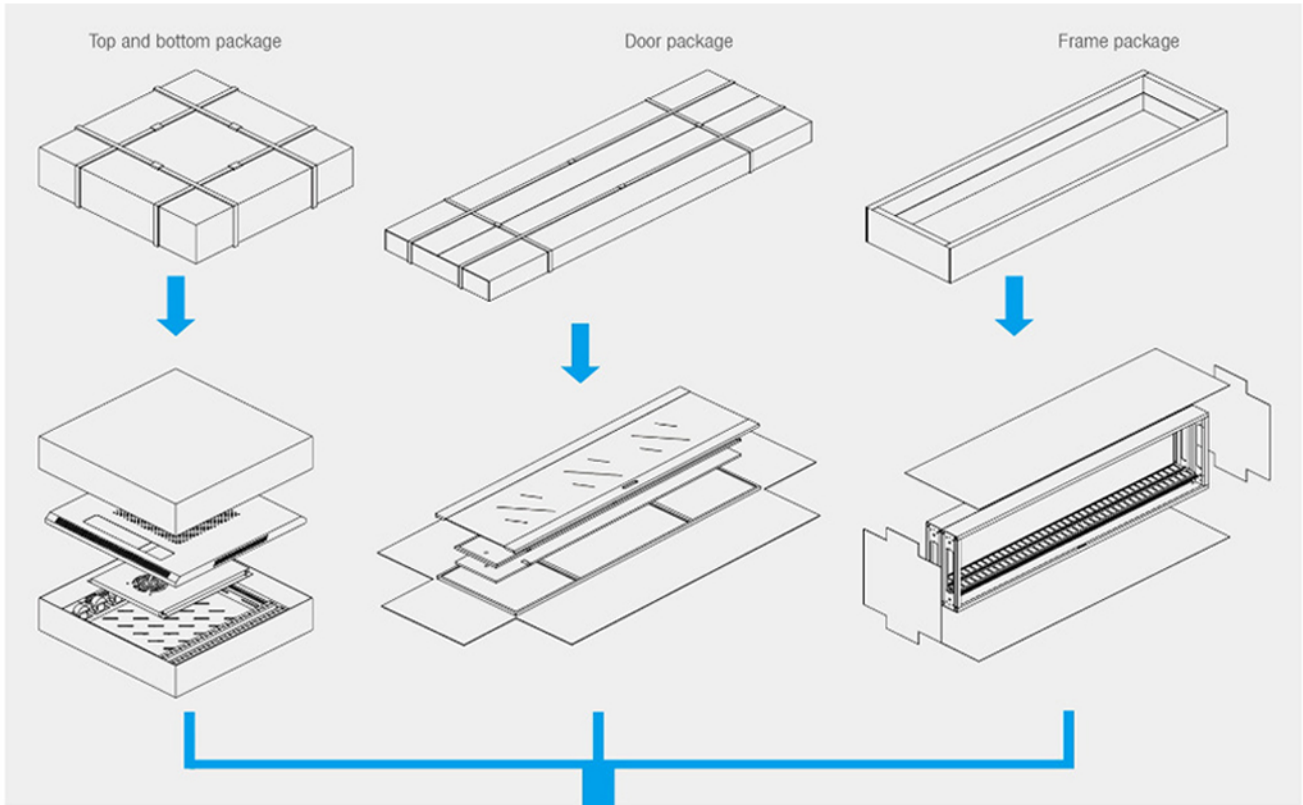

Remark: The cabinet size above 37U mounting angle need 6 pcs, Spacer need 12 pcs, If under 37U the mounting angle need 4 pcs, Spacer need 8 pcs.

TECHNICAL SPECIFICATION

| Model | U | Width | Depth | Height |
|------------------|----|-------|-------|--------|
| NS-503GL18U8080 | 18 | 800 | 800 | 900 |
| NS-503VN18U8080 | | | 800 | |
| NS-503GL18U80100 | | | 1000 | |
| NS-503VN18U80100 | | | 1000 | |
| NS-503GL22U8080 | 22 | 800 | 800 | 1080 |
| NS-503VN22U8080 | | | 800 | |
| NS-503GL22U80100 | | | 1000 | |
| NS-503VN22U80100 | | | 1000 | |
| NS-503GL24U8080 | 24 | 800 | 800 | 1150 |
| NS-503VN24U8080 | | | 800 | |
| NS-503GL24U80100 | | | 1000 | |
| NS-503VN24U80100 | | | 1000 | |
| NS-503GL27U8080 | 27 | 800 | 800 | 1300 |
| NS-503VN27U8080 | | | 800 | |
| NS-503GL27U80100 | | | 1000 | |
| NS-503VN27U80100 | | | 1000 | |
| NS-503GL32U8080 | 32 | 800 | 800 | 1525 |
| NS-503VN32U8080 | | | 800 | |
| NS-503GL32U80100 | | | 1000 | |
| NS-503VN32U80100 | | | 1000 | |
| NS-503GL37U8080 | 37 | 800 | 800 | 1745 |
| NS-503VN37U8080 | | | 800 | |
| NS-503GL37U80100 | | | 1000 | |
| NS-503VN37U80100 | | | 1000 | |
| NS-503GL42U8080 | 42 | 800 | 800 | 1965 |
| NS-503VN42U8080 | | | 800 | |
| NS-503GL42U80100 | | | 1000 | |
| NS-503VN42U80100 | | | 1000 | |
| NS-503GL42U80120 | | | 1200 | |
| NS-503VN42U80120 | | | 1200 | |
| NS-503GL47U8080 | 47 | 800 | 800 | 2190 |
| NS-503VN47U8080 | | | 800 | |
| NS-503GL47U80100 | | | 1000 | |
| NS-503VN47U80100 | | | 1000 | |

RACK INSTALLATION

Exploded view

Assembled view

RACK IMAGES

FRONT DOOR

REAR DOOR