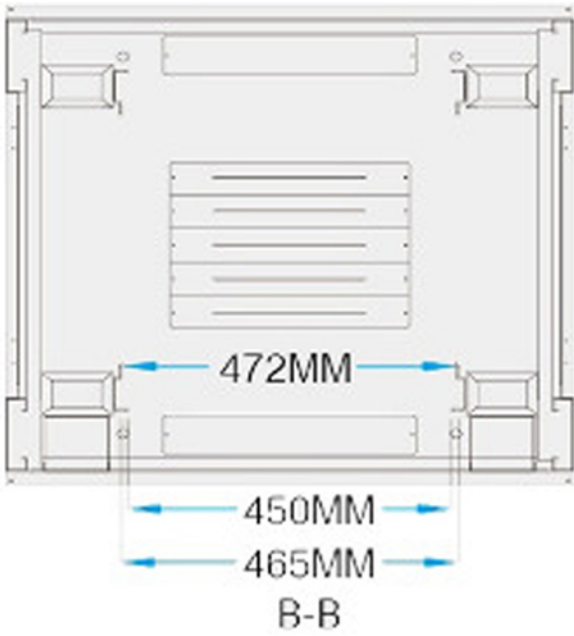

TECHNICAL SPECIFICATION

Model	U	Width	Depth	Height
NS-503GL18U8080	18	800	800	900
NS-503VN18U8080			800	
NS-503GL18U80100			1000	
NS-503VN18U80100			1000	
NS-503GL22U8080	22	800	800	1080
NS-503VN22U8080			800	
NS-503GL22U80100			1000	
NS-503VN22U80100			1000	
NS-503GL24U8080	24	800	800	1150
NS-503VN24U8080			800	
NS-503GL24U80100			1000	
NS-503VN24U80100			1000	
NS-503GL27U8080	27	800	800	1300
NS-503VN27U8080			800	
NS-503GL27U80100			1000	
NS-503VN27U80100			1000	
NS-503GL32U8080	32	800	800	1525
NS-503VN32U8080			800	
NS-503GL32U80100			1000	
NS-503VN32U80100			1000	
NS-503GL37U8080	37	800	800	1745
NS-503VN37U8080			800	
NS-503GL37U80100			1000	
NS-503VN37U80100			1000	
NS-503GL42U8080	42	800	800	1965
NS-503VN42U8080			800	
NS-503GL42U80100			1000	
NS-503VN42U80100			1000	
NS-503GL42U80120			1200	
NS-503VN42U80120			1200	
NS-503GL47U8080	47	800	800	2190
NS-503VN47U8080			800	
NS-503GL47U80100			1000	
NS-503VN47U80100			1000