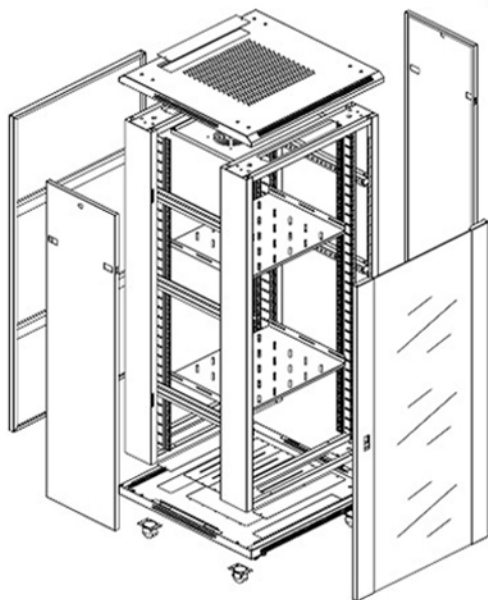

Remark: The cabinet size above 37U mounting angle need 6 pcs, Spacer need 12 pcs, If under 37U the mounting angle need 4 pcs, Spacer need 8 pcs.

TECHNICAL SPECIFICATION

| Model | U | Width | Depth | Height |
|------------------|----|-------|-------|--------|
| NS-503GL18U8080 | 18 | 800 | 800 | 900 |
| NS-503VN18U8080 | | | 800 | |
| NS-503GL18U80100 | | | 1000 | |
| NS-503VN18U80100 | | | 1000 | |
| NS-503GL22U8080 | 22 | 800 | 800 | 1080 |
| NS-503VN22U8080 | | | 800 | |
| NS-503GL22U80100 | | | 1000 | |
| NS-503VN22U80100 | | | 1000 | |
| NS-503GL24U8080 | 24 | 800 | 800 | 1150 |
| NS-503VN24U8080 | | | 800 | |
| NS-503GL24U80100 | | | 1000 | |
| NS-503VN24U80100 | | | 1000 | |
| NS-503GL27U8080 | 27 | 800 | 800 | 1300 |
| NS-503VN27U8080 | | | 800 | |
| NS-503GL27U80100 | | | 1000 | |
| NS-503VN27U80100 | | | 1000 | |
| NS-503GL32U8080 | 32 | 800 | 800 | 1525 |
| NS-503VN32U8080 | | | 800 | |
| NS-503GL32U80100 | | | 1000 | |
| NS-503VN32U80100 | | | 1000 | |
| NS-503GL37U8080 | 37 | 800 | 800 | 1745 |
| NS-503VN37U8080 | | | 800 | |
| NS-503GL37U80100 | | | 1000 | |
| NS-503VN37U80100 | | | 1000 | |
| NS-503GL42U8080 | 42 | 800 | 800 | 1965 |
| NS-503VN42U8080 | | | 800 | |
| NS-503GL42U80100 | | | 1000 | |
| NS-503VN42U80100 | | | 1000 | |
| NS-503GL42U80120 | | | 1200 | |
| NS-503VN42U80120 | | | 1200 | |
| NS-503GL47U8080 | 47 | 800 | 800 | 2190 |
| NS-503VN47U8080 | | | 800 | |
| NS-503GL47U80100 | | | 1000 | |
| NS-503VN47U80100 | | | 1000 | |

RACK INSTALLATION

Exploded view

Assembled view

RACK IMAGES

FRONT DOOR

REAR DOOR