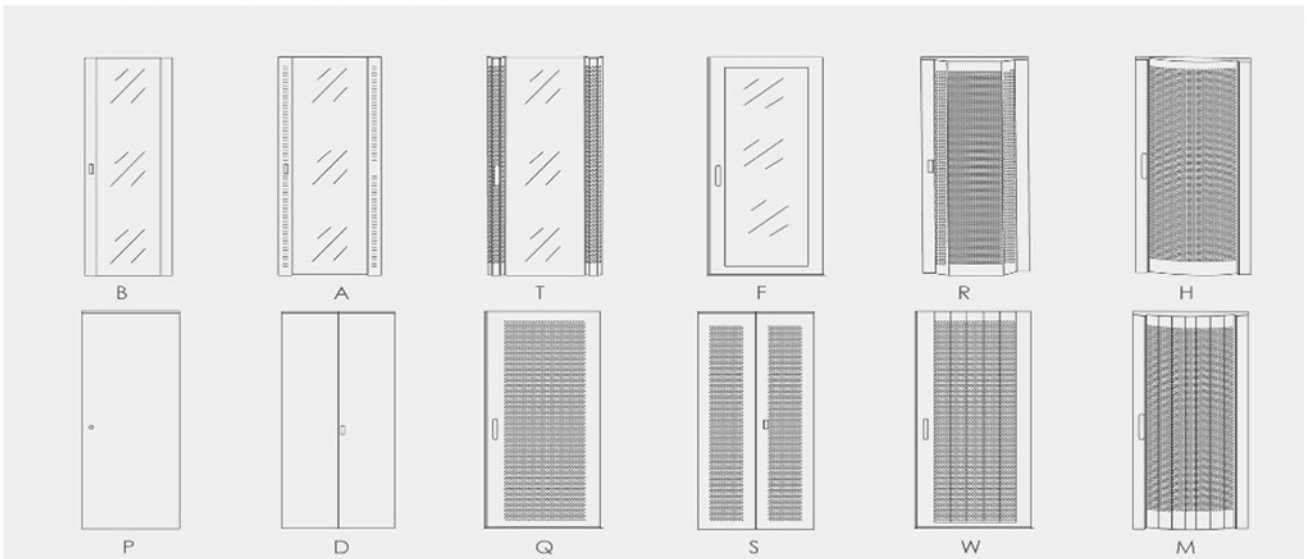

- 8 heights: 18U,22U,24U,27U,32U,37U, 42U,47U (Can customize).
- 4 depth option: 600, 800, 900 and 1000mm.
- Flexible packing methods allows for convenient stocking and end user delivery.
- Multiple sizes available.
- Customization requests welcome.

MATERIAL

- SPCC cold rolled steel.

THICKNESS

- Mounting profile 2.0mm;
the others:1.0-1.2mm.

COLOR

- Body color:RAL9004(black);
RAL7035(grey).

DIFFERENT ANGELS

• Vertical cable management

• Bottom panel

• Mounting angle

DOOR CATEGORY COLLECTION

RACK LAYOUT

| No. | Name | Qty | SPCCT (mm) | No. | Name | Qty | SPCCT (mm) |
|-----|---------------------------|----------|------------|-----|----------------------|---------------------|------------|
| 1 | Frame | 2 PCS | 1.2 | 10 | Cable entrance panel | 5 PCS | 1.0 |
| 2 | Mounting angle | 4/6 PCS | 1.2 | 11 | Fixed shelf | Quantity as request | 1.2 |
| 3 | Spacer | 8/12 PCS | 2.0 | 12 | Castor | 4 PCS | / |
| 4 | Mounting profile | 4 PCS | 2.0 | 13 | Side panel | 2 PCS | 1.0 |
| 5 | Vertical cable management | 2 PCS | 1.0 | 14 | Front door | 1 PCS | 1.2 |
| 6 | Top cover | 1 PCS | 1.2 | 15 | Rear door | 1 PCS | 1.2 |
| 7 | Bottom panel | 1 PCS | 1.2 | | | | |
| 8 | Fan tray | 1 PCS | 1.0 | | | | |
| 9 | Panel | 3 PCS | 1.0 | | | | |